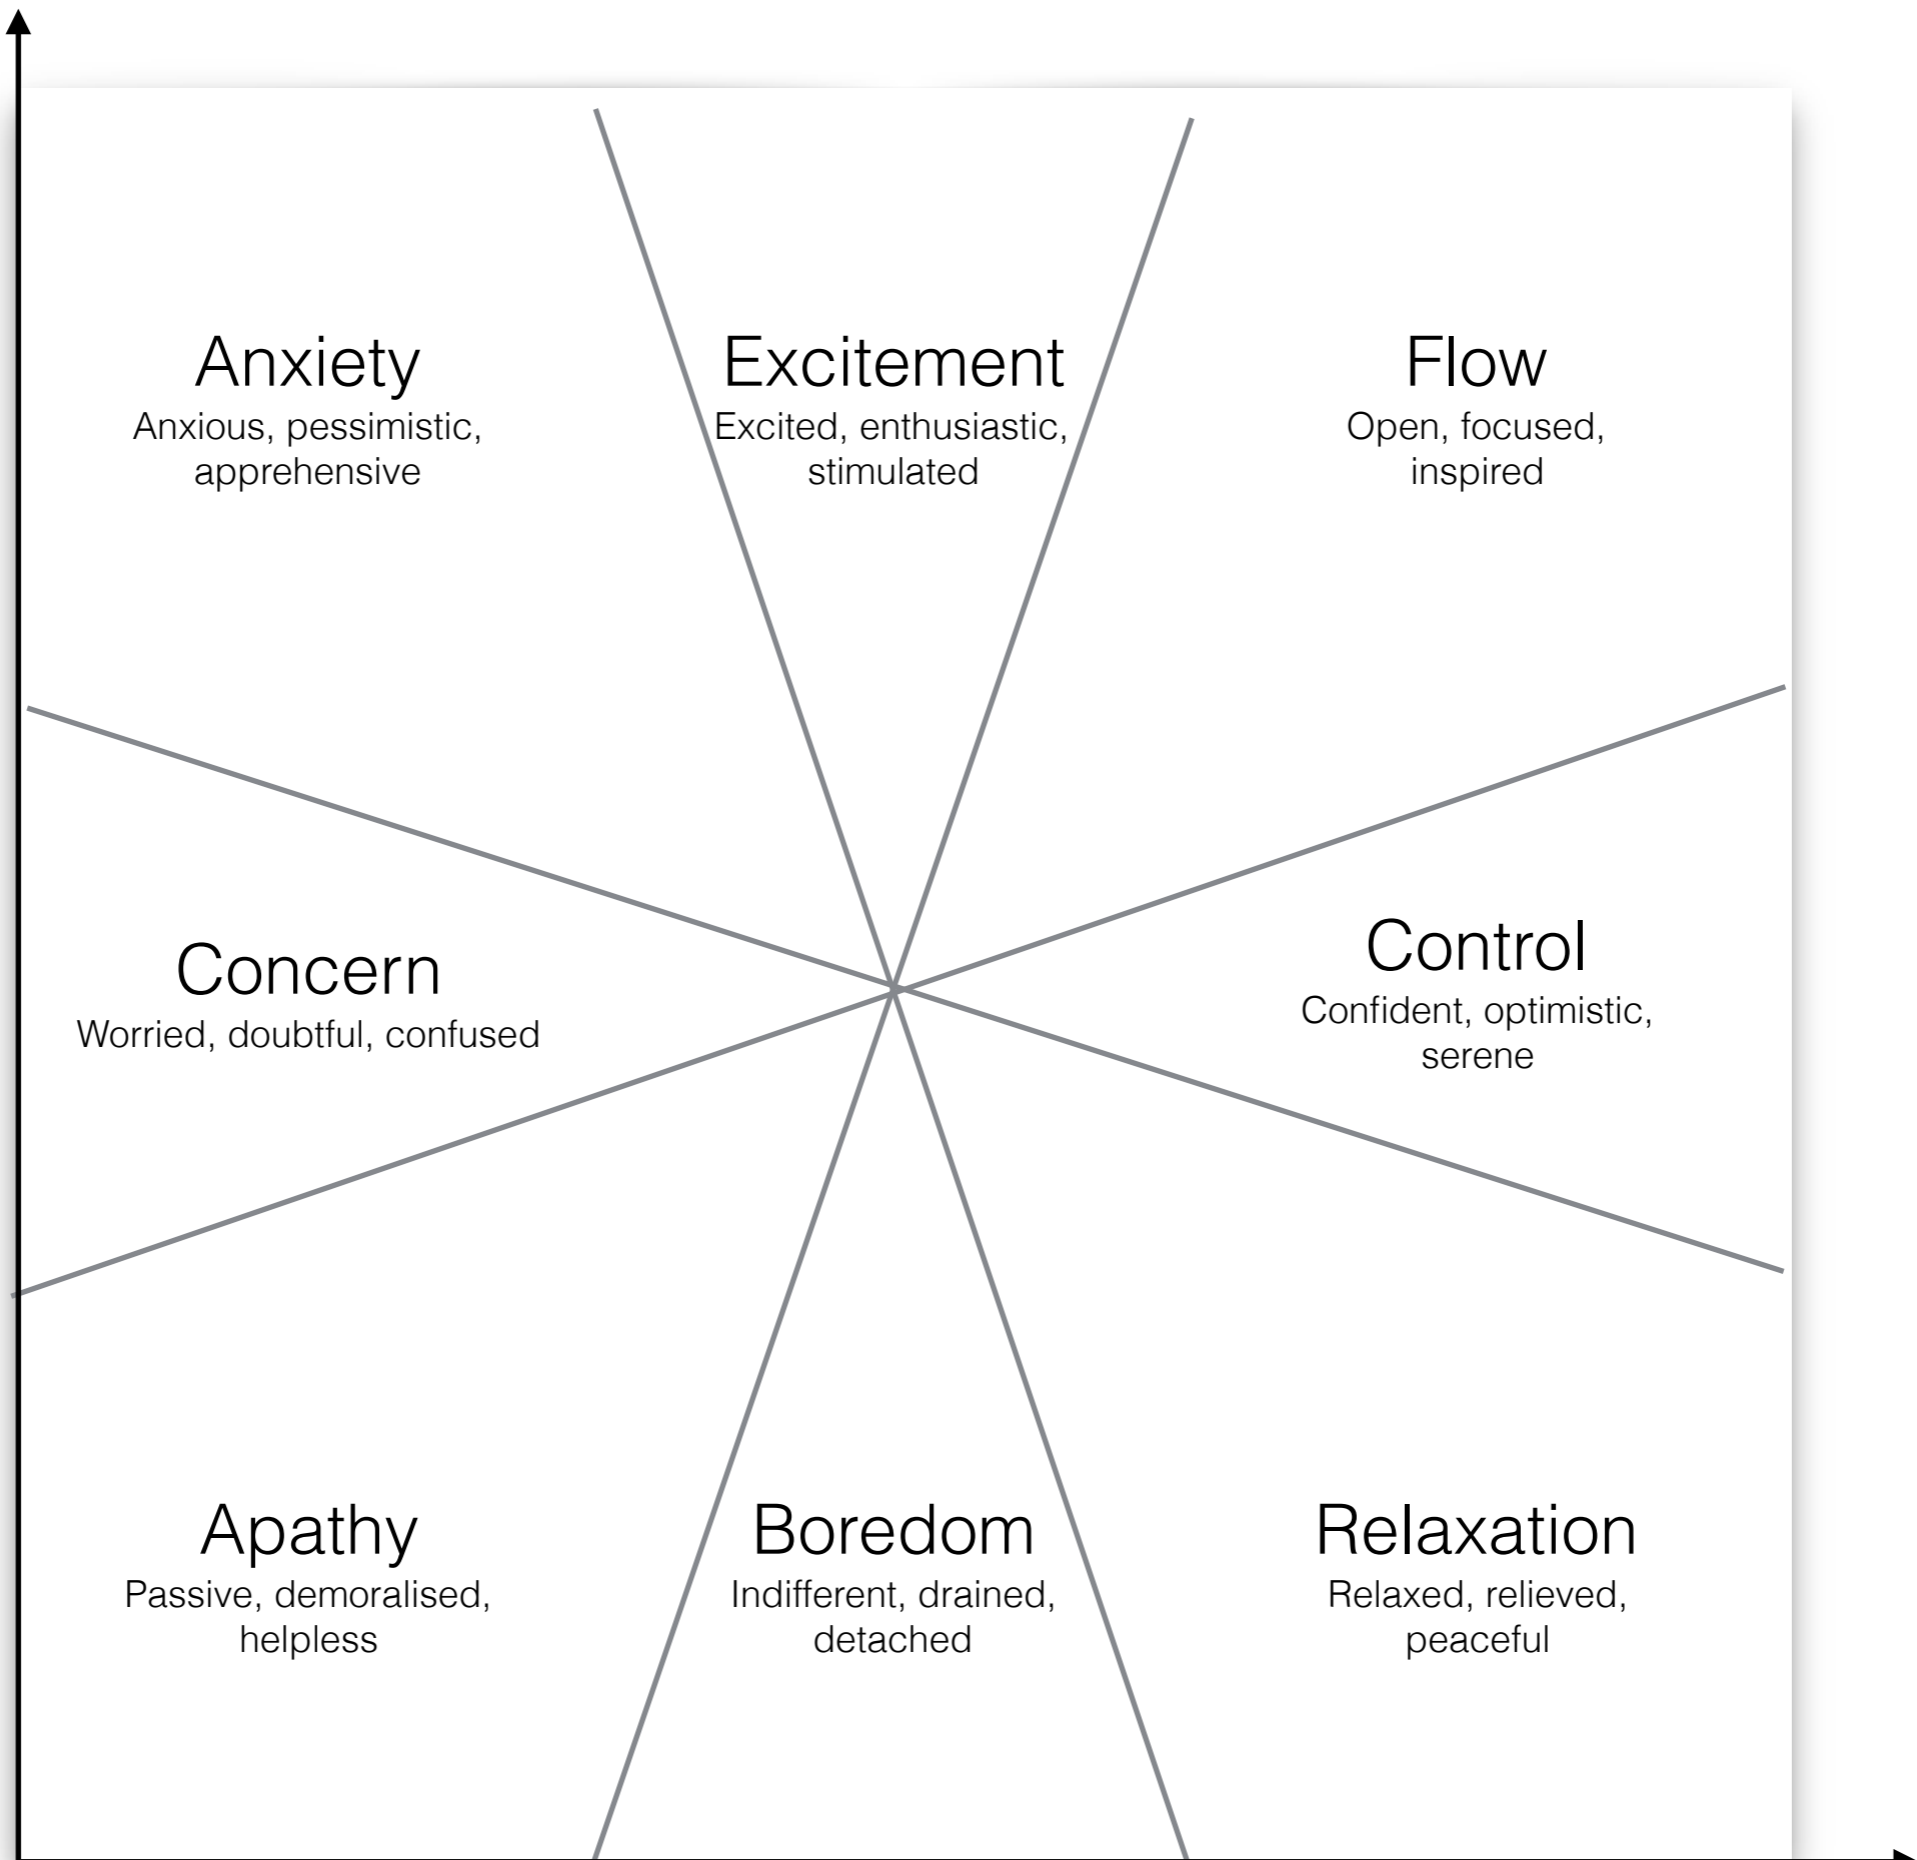

F.A.S.T.

Flow Analysis Survey for Team

Mindset

- Anxious
- Apprehensive
- Confident
- Confused
- Demoralised
- Detached
- Doubtful
- Drained
- Enthusiastic
- Excited
- Focused
- Helpless
- Indifferent
- Inspired
- Open
- Optimistic
- Passive
- Peaceful
- Pessimistic
- Relaxed
- Relieved
- Serene
- Stimulated
- Worried

Challenge

Skill